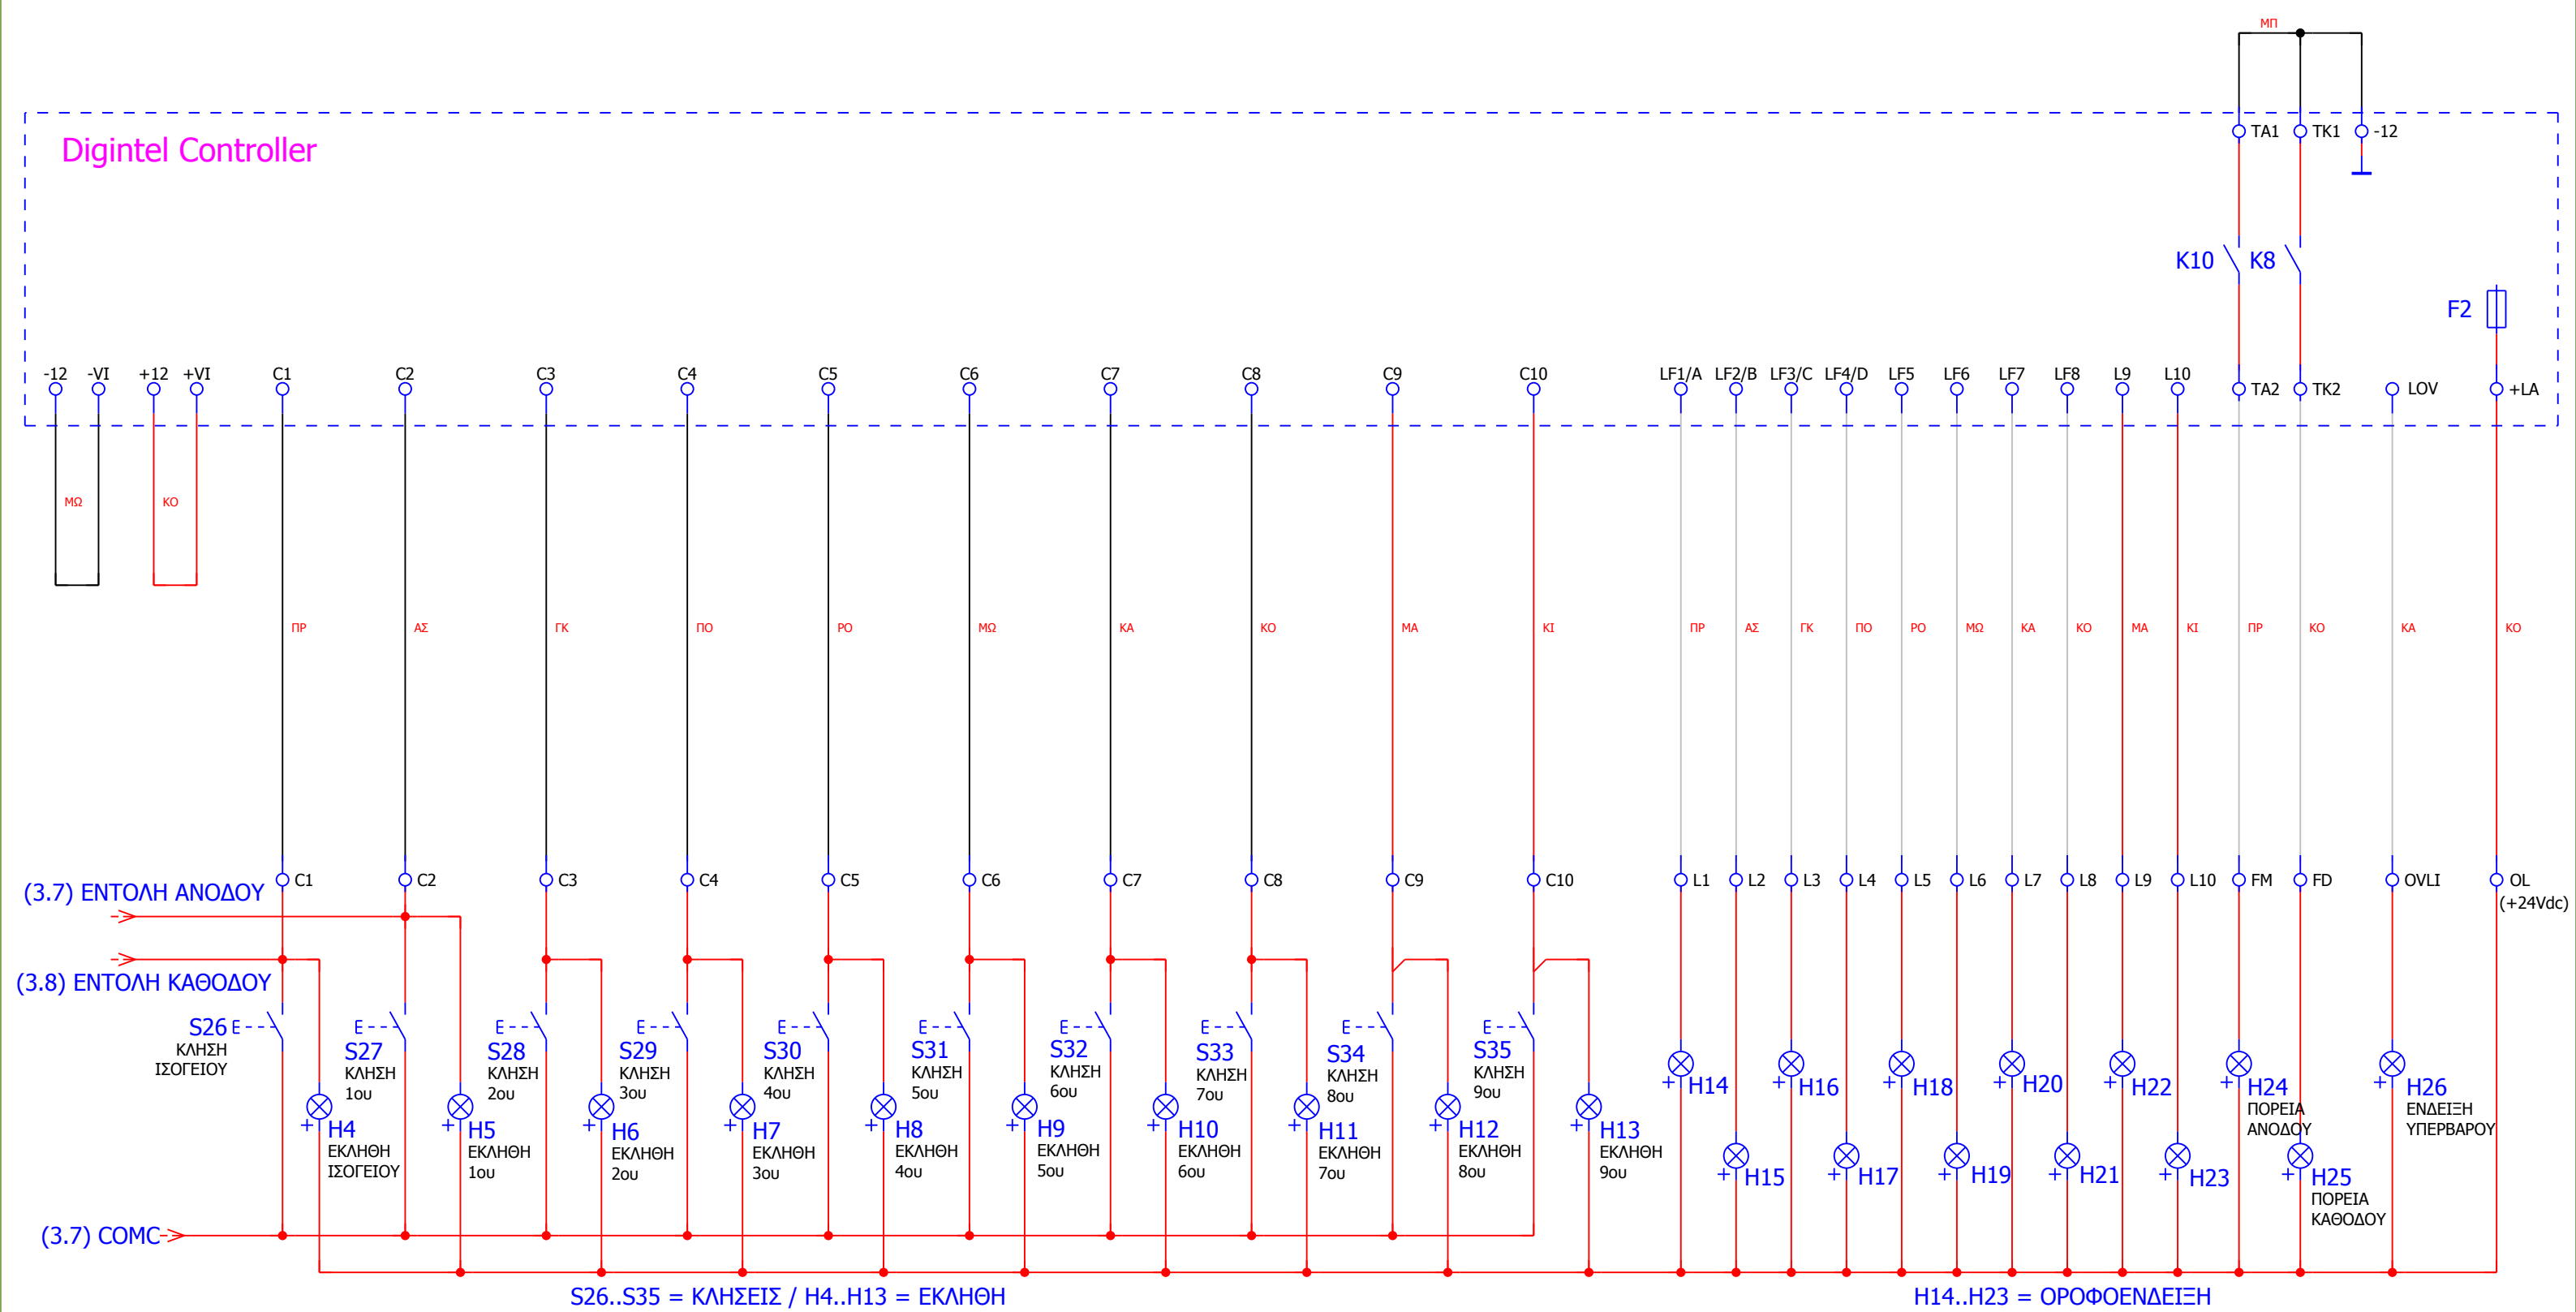

Digital Controller

			Date	21/3/2012	Digital Control		ΚΥΚΛΩΜΑ ΕΙΣΟΔΩΝ			
			Ed.	Stavros						
			Appr		INTEL 3VF					
Modification	Date	Name	Original		Replaced by	Replaced by			001	Page 3
									Page 6	

Date	21/3/2012	Digital Control	ΚΥΚΛΩΜΑ ΚΛΗΣΕΩΝ, ΕΝΔΕΙΚΤΙΚΩΝ	=	+
Ed.	Stavros	INTEL 3VF			
Appr		Replaced by		001	Page 4
Modification	Date	Name	Original	Replaced by	Page 6

		Date	21/3/2012			Digital Control	ΚΥΚΛΩΜΑ ΕΝΤΟΛΩΝ				=
		Ed.	Stavros				INVERTER				+
		Appr		INTEL 3VF							
Modification	Date	Name	Original	Replaced by	Replaced by			001	Page	5	
									Page	6	