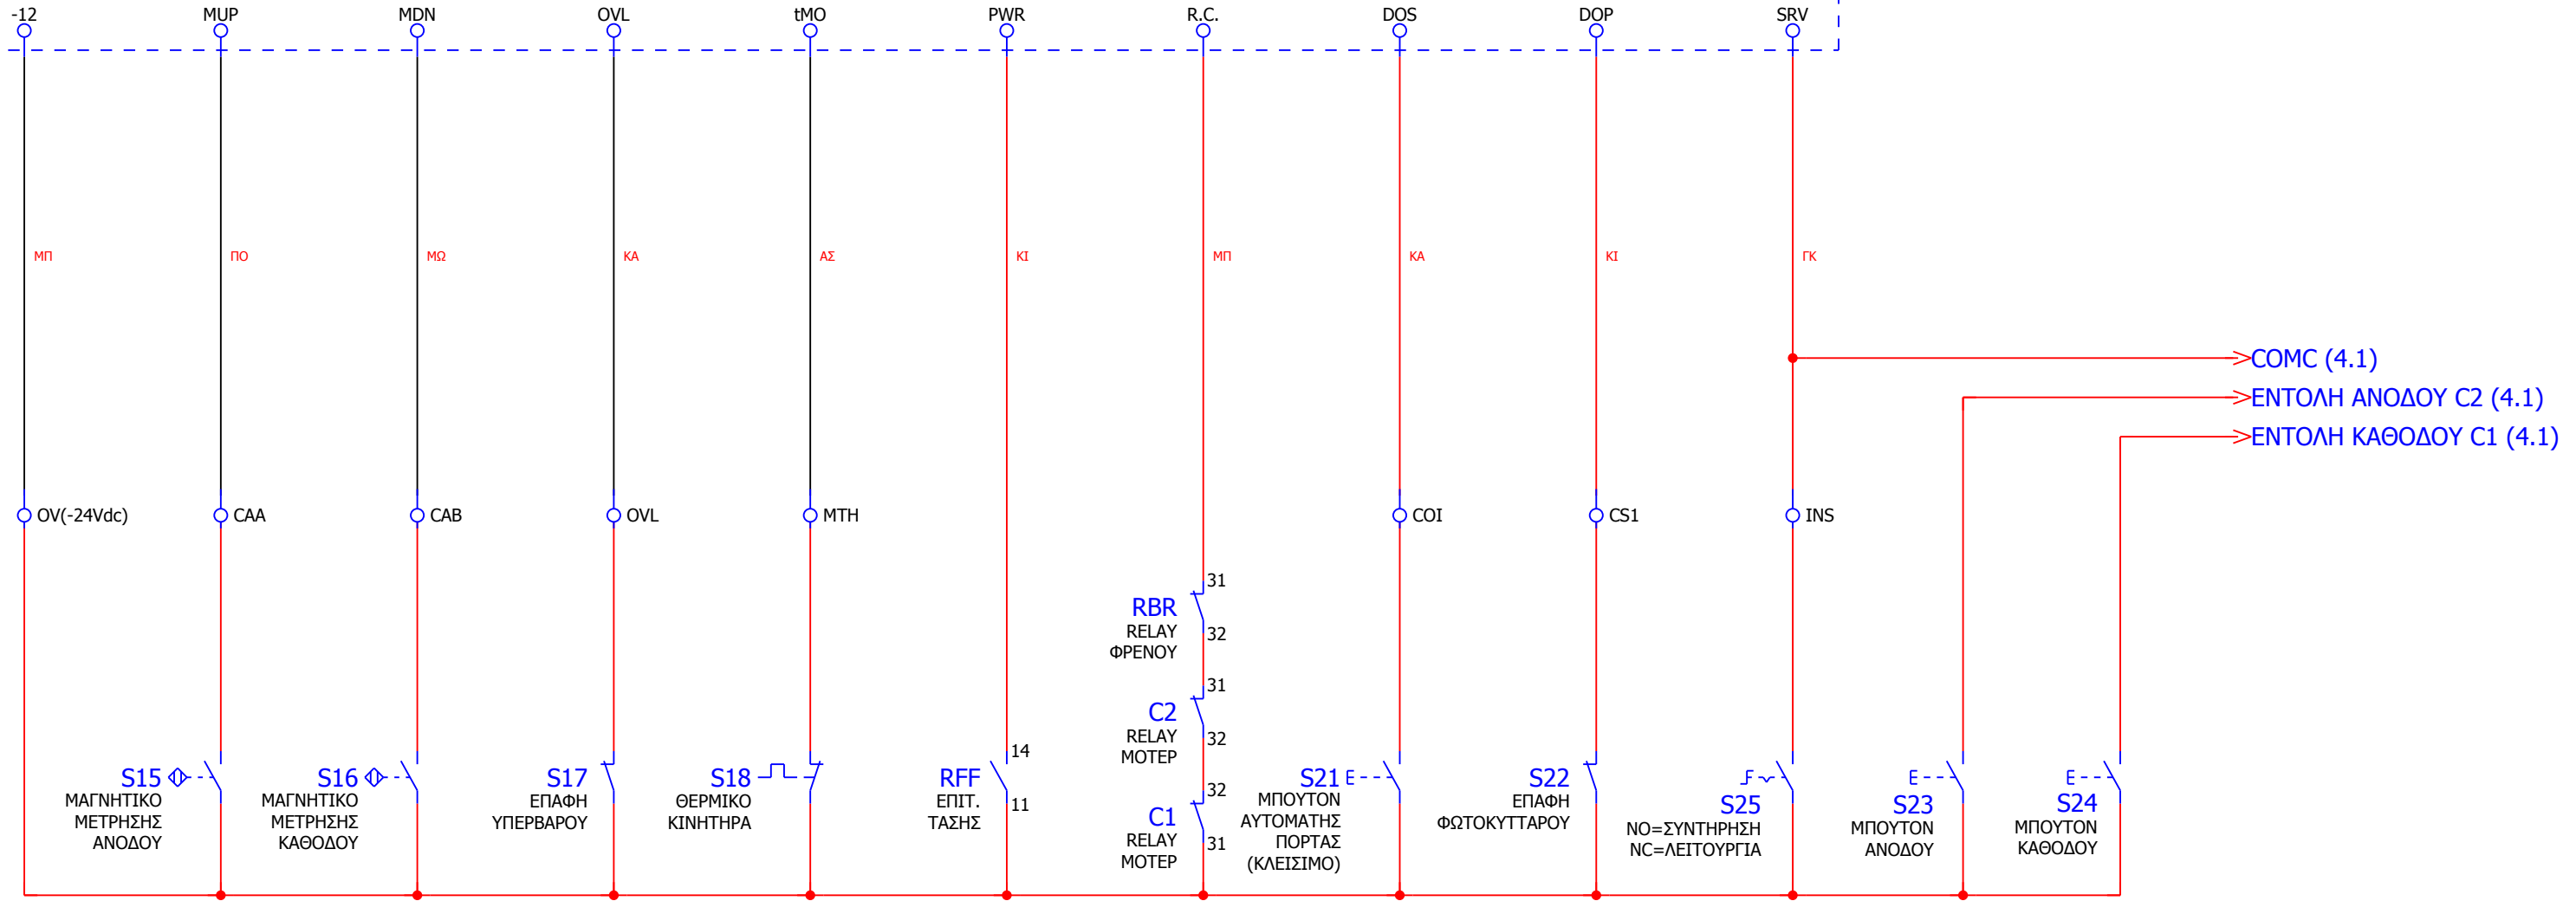

Digital Controller

			Date	21/3/2012	Digital Control		ΚΥΚΛΩΜΑ ΕΙΣΟΔΩΝ			
			Ed.	Stavros						
			Appr		INTEL 3VF					
Modification	Date	Name	Original		Replaced by	Replaced by			001	Page 3
									Page 6	