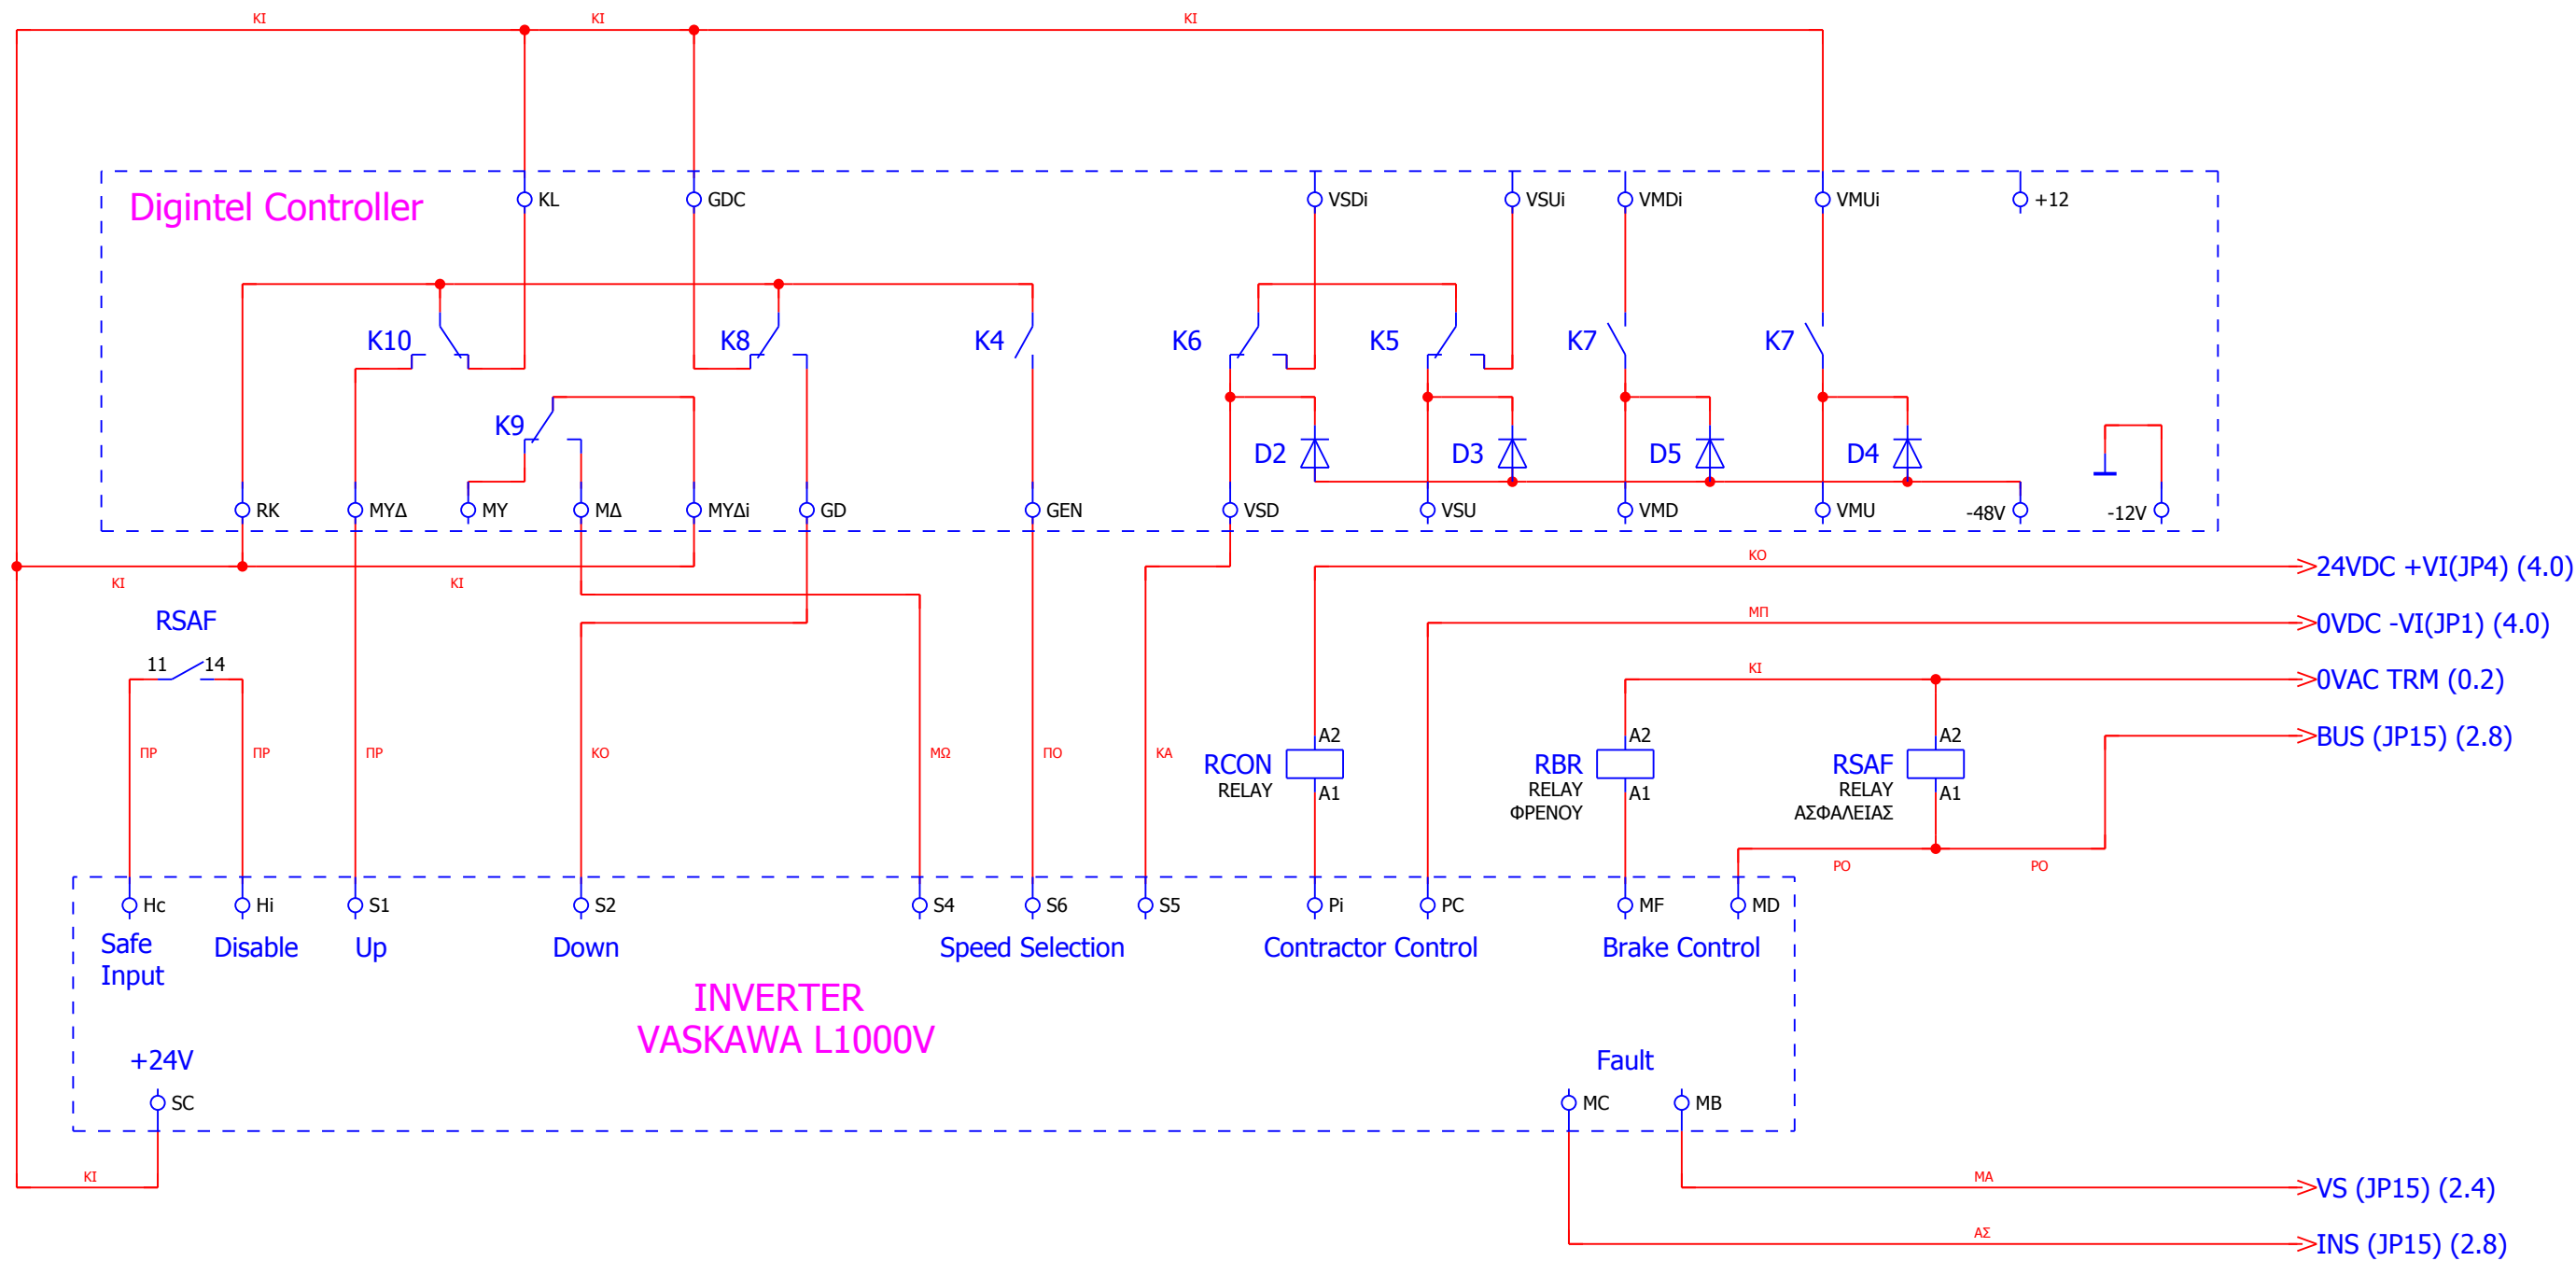

Digital Controller

			Date	21/3/2012	Digital Control		ΚΥΚΛΩΜΑ ΕΙΣΟΔΩΝ			
			Ed.	Stavros						
			Appr		INTEL 3VF					
Modification	Date	Name	Original		Replaced by	Replaced by			001	Page 3
									Page 6	

Date	21/3/2012	Digital Control	ΚΥΚΛΩΜΑ ΚΛΗΣΕΩΝ, ΕΝΔΕΙΚΤΙΚΩΝ	=	+
Ed.	Stavros	INTEL 3VF			
Appr		Replaced by		001	Page 4
Modification	Date	Name	Original	Replaced by	Page 6

		Date	21/3/2012			Digital Control	ΚΥΚΛΩΜΑ ΕΝΤΟΛΩΝ				=
		Ed.	Stavros				INVERTER				+
		Appr		INTEL 3VF							
Modification	Date	Name	Original	Replaced by	Replaced by			001	Page	5	
									Page	6	